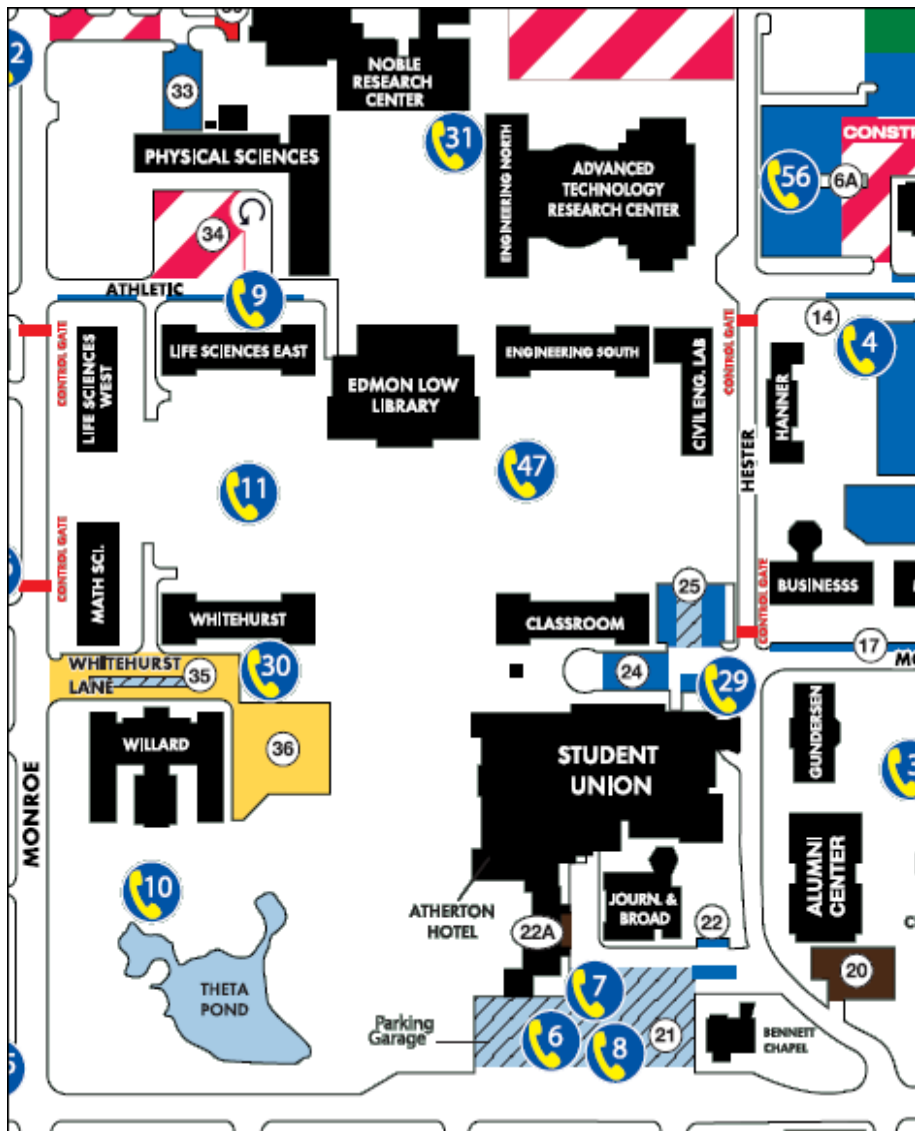

Campus Map

This map is in the public domain and available from the Oklahoma State University Website at <http://parking.okstate.edu>

Notes

<p>.....</p> <p>.....</p> <p>.....</p> <p>.....</p>

Class Information